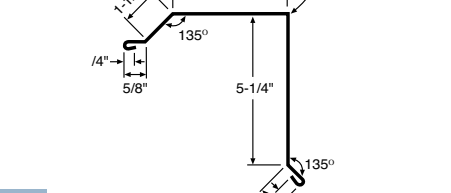

16 Translucent Panels 8'-0", 10'-0", 12'-0"

17 Outside Closure Strip 1" wide x 36" long

18 Inside Closure Strip 1" wide x 36" long

19 Overhead Door Trim 10'-6" 42065

20 Post Trim 3-1/2" 10'-6" 42067, 5-1/2" 10'-6" 42068, 7-1/2" 10'-6" 42069, 9-1/2" 10'-6" 42070

RESIDENTIAL FLASHING AND ACCESSORY PROFILES

1 13" Step Ridge/Hip Cover 10'-2" 55974 26 Ga.

2 Ridge/Hip Cover 10'-2" 55006 26 Ga.

5 W-Valley 9-1/2" - 10'-6" 42079, 11" - 10'-6" 43962

3 Gable Trim 10'-6" 42060

6 Eave Trim 10'-2" 55069 26 Ga.

7 16" Vented Soffit Panel 16" 42970 (Aluminum)

8 16" Solid Soffit Panel 16" 42971 (Aluminum)

Note: All products and colors not available at all locations. Please inquire.