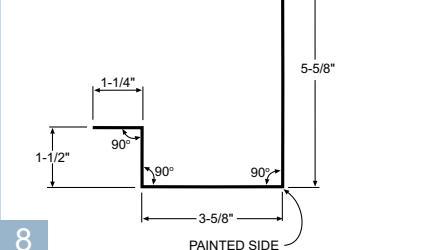

8 Door Post Trim 10'-6" 42081

12 Wide "Z" Metal 10'-6" 42080