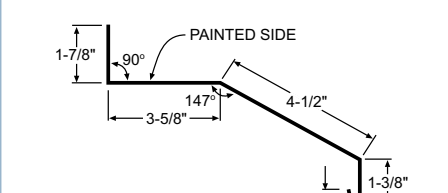

11 Double Angle 10'-6" 42043

12 Wide "Z" Metal 10'-6" 42080

12 Universal Gambrel Flashing 10'-6" 42524

14 National Track Cover 10'-6" 42808

15 Top Mount Track Cover 10'-6" 42332

15 Cannonball Track Cover 10'-6" 42700

16 Translucent Panels 8'-0", 10'-0", 12'-0"

17 Outside Closure Strip 1" wide x 36" long

18 Inside Closure Strip 1" wide x 36" long

19 Overhead Door Trim 10'-6" 42065

20 Post Trim 3-1/2" 10'-6" 42067, 5-1/2" 10'-6" 42068, 7-1/2" 10'-6" 42069, 9-1/2" 10'-6" 42070