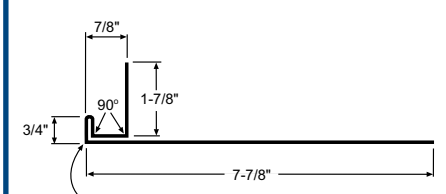

16 Translucent Panels 8'-0", 10'-0", 12'-0"

17 Outside Closure Strip 1" wide x 36" long

18 Inside Closure Strip 1" wide x 36" long

19 Overhead Door Trim 10'-6" 42065

20 Post Trim 3-1/2" 10'-6" 42067, 5-1/2" 10'-6" 42068, 7-1/2" 10'-6" 42069, 9-1/2" 10'-6" 42070