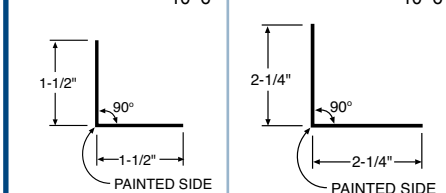

11 Double Angle 10'-6" 42043

12 Wide "Z" Metal 10'-6" 42080

12 Universal Gambrel Flashing 10'-6" 42524

14 National Track Cover 10'-6" 42808

15 Top Mount Track Cover 10'-6" 42332

15 Cannonball Track Cover 10'-6" 42700

16 Translucent Panels 8'-0", 10'-0", 12'-0"

17 Outside Closure Strip 1" wide x 36" long

18 Inside Closure Strip 1" wide x 36" long

19 Overhead Door Trim 10'-6" 42065

20 Post Trim 3-1/2" 10'-6" 42067, 5-1/2" 10'-6" 42068, 7-1/2" 10'-6" 42069, 9-1/2" 10'-6" 42070