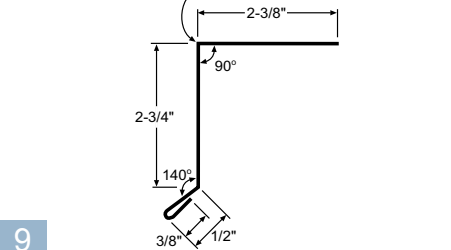

6 Universal Sidewall 10'-6" 42078

7 Universal Endwall 10'-6" 42077

14" Universal Ridge 10'-6" 42023

2 "J" Channel 10'-6" 42274

3 Gable Trim 10'-6" 42060

4 Outside Corner 10'-6" 42163, 12'-6" 42166, 14'-6" 42165, 16'-6" 42167

11 Base Molding 10'-6" 42040

11 Drip Cap 10'-6" 42044

11 Angle Base 10'-6" 42265

8 Door Post Trim 10'-6" 42081

9 Rake Trim 10'-6" 42071

10 Inside Corner 10'-6" 42063

11 Mini Angle 42064 10'-6"

11 U-Flashing 42076 10'-6"

11 Double Angle 10'-6" 42043

12 Wide "Z" Metal 10'-6" 42080

12 Universal Gambrel Flashing 10'-6" 42524

14 National Track Cover 10'-6" 42808

15 Top Mount Track Cover 10'-6" 42332

15 Cannonball Track Cover 10'-6" 42700

16 Translucent Panels 8'-0", 10'-0", 12'-0"

17 Outside Closure Strip 1" wide x 36" long

18 Inside Closure Strip 1" wide x 36" long

19 Overhead Door Trim 10'-6" 42065

20 Post Trim 3-1/2" 10'-6" 42067, 5-1/2" 10'-6" 42068, 7-1/2" 10'-6" 42069, 9-1/2" 10'-6" 42070