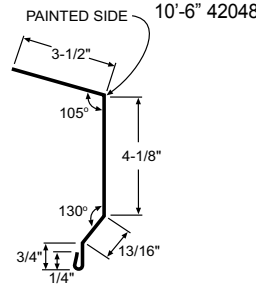

6 Universal Sidewall 10'-6" 42078

7 Universal Endwall 10'-6" 42077

14" Universal Ridge 10'-6" 42023

2 "J" Channel 10'-6" 42274

3 Gable Trim 10'-6" 42060

4 Outside Corner 10'-6" 42163, 12'-6" 42166, 14'-6" 42165, 16'-6" 42167

11 Double Angle 10'-6" 42043

12 Wide "Z" Metal 10'-6" 42080

12 Universal Gambrel Flashing 10'-6" 42524

14 National Track Cover 10'-6" 42808

15 Top Mount Track Cover 10'-6" 42332

15 Cannonball Track Cover 10'-6" 42700

16 Translucent Panels 8'-0", 10'-0", 12'-0"

17 Outside Closure Strip 1" wide x 36" long

18 Inside Closure Strip 1" wide x 36" long

19 Overhead Door Trim 10'-6" 42065

20 Post Trim 3-1/2" 10'-6" 42067, 5-1/2" 10'-6" 42068, 7-1/2" 10'-6" 42069, 9-1/2" 10'-6" 42070

21 Door Jamb Mold 7-1/4" 10'-6" 42041, 9-1/4" 10'-6" 42042

22 Soffit Trim 10'-6" 42988

22 12" Soffit Trim (Solid) 10'-6" 49811, (Perforated) 10'-6" 49813, White Only

22 24" Soffit Trim (Solid) 10'-6" 49815, (Perforated) 10'-6" 49817, White Only