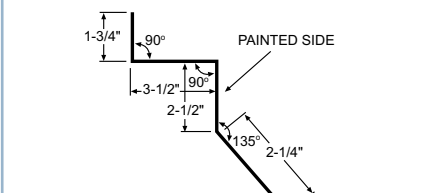

11 Double Angle 10'-6" 42043

12 Wide "Z" Metal 10'-6" 42080

12 Universal Gambrel Flashing 10'-6" 42524

14 National Track Cover 10'-6" 42808

15 Top Mount Track Cover 10'-6" 42332

15 Cannonball Track Cover 10'-6" 42700

16 Translucent Panels 8'-0", 10'-0", 12'-0"

17 Outside Closure Strip 1" wide x 36" long

18 Inside Closure Strip 1" wide x 36" long

19 Overhead Door Trim 10'-6" 42065

20 Post Trim 3-1/2" 10'-6" 42067, 5-1/2" 10'-6" 42068, 7-1/2" 10'-6" 42069, 9-1/2" 10'-6" 42070