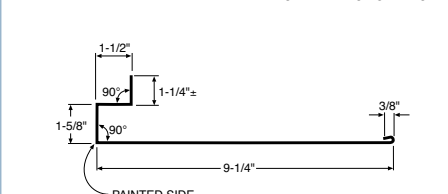

21 Door Jamb Mold 7-1/4" 10'-6" 42041, 9-1/4" 10'-6" 42042

1 13" Step Ridge/Hip Cover 10'-2" 55974 26 Ga.