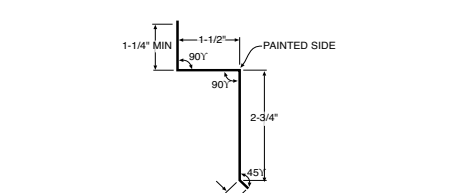

11 Double Angle 10'-6" 42043

12 Wide "Z" Metal 10'-6" 42080

12 Universal Gambrel Flashing 10'-6" 42524

14 National Track Cover 10'-6" 42808

15 Top Mount Track Cover 10'-6" 42332

15 Cannonball Track Cover 10'-6" 42700