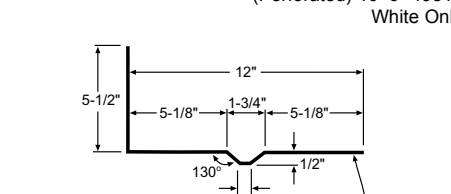

22 12" Soffit Trim (Solid) 10'-6" 49811, (Perforated) 10'-6" 49813, White Only

7 16" Vented Soffit Panel 16" 42970 (Aluminum)