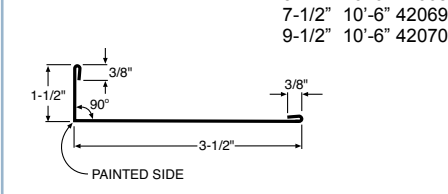

11 Double Angle 10'-6" 42043

12 Wide "Z" Metal 10'-6" 42080

12 Universal Gambrel Flashing 10'-6" 42524

14 National Track Cover 10'-6" 42808

15 Top Mount Track Cover 10'-6" 42332

15 Cannonball Track Cover 10'-6" 42700

16 Translucent Panels 8'-0", 10'-0", 12'-0"

17 Outside Closure Strip 1" wide x 36" long

18 Inside Closure Strip 1" wide x 36" long

19 Overhead Door Trim 10'-6" 42065

20 Post Trim 3-1/2" 10'-6" 42067, 5-1/2" 10'-6" 42068, 7-1/2" 10'-6" 42069, 9-1/2" 10'-6" 42070

21 Door Jamb Mold 7-1/4" 10'-6" 42041, 9-1/4" 10'-6" 42042

22 Soffit Trim 10'-6" 42988

22 12" Soffit Trim (Solid) 10'-6" 49811, (Perforated) 10'-6" 49813, White Only

22 24" Soffit Trim (Solid) 10'-6" 49815, (Perforated) 10'-6" 49817, White Only