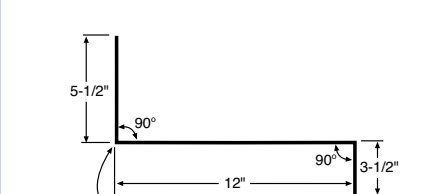

22 Soffit Trim 10'-6" 42988

3 Gable Trim 10'-6" 42060