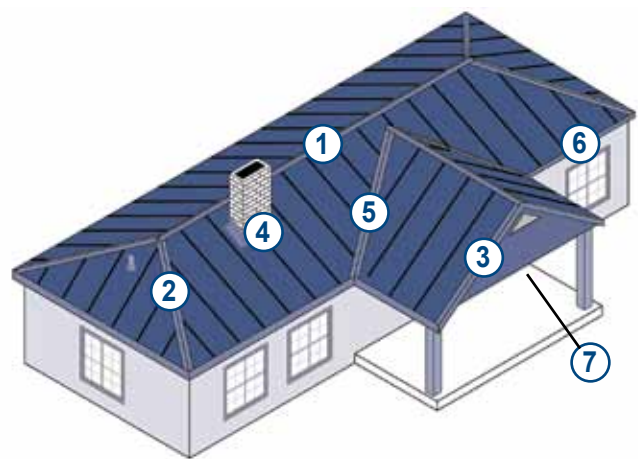

21 Door Jamb Mold 7-1/4" 10'-6" 42041, 9-1/4" 10'-6" 42042

22 Soffit Trim 10'-6" 42988

22 12" Soffit Trim (Solid) 10'-6" 49811, (Perforated) 10'-6" 49813, White Only

22 24" Soffit Trim (Solid) 10'-6" 49815, (Perforated) 10'-6" 49817, White Only

RESIDENTIAL FLASHING AND ACCESSORY PROFILES

1 13" Step Ridge/Hip Cover 10'-2" 55974 26 Ga.

2 Ridge/Hip Cover 10'-2" 55006 26 Ga.

5 W-Valley 9-1/2" - 10'-6" 42079, 11" - 10'-6" 43962

3 Gable Trim 10'-6" 42060