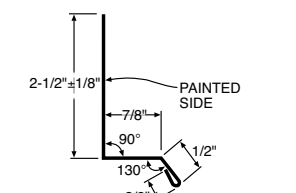

11 Drip Cap 10'-6" 42044

11 U-Flashing 42076 10'-6"

15 Top Mount Track Cover 10'-6" 42332