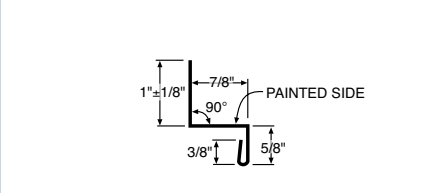

12 Wide "Z" Metal 10'-6" 42080

16 Translucent Panels 8'-0", 10'-0", 12'-0"