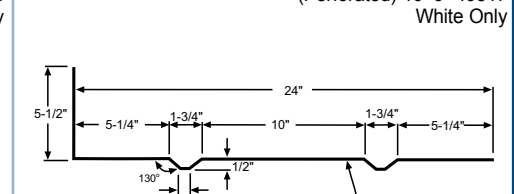

21 Door Jamb Mold 7-1/4" 10'-6" 42041, 9-1/4" 10'-6" 42042

22 Soffit Trim 10'-6" 42988

22 12" Soffit Trim (Solid) 10'-6" 49811, (Perforated) 10'-6" 49813, White Only

22 24" Soffit Trim (Solid) 10'-6" 49815, (Perforated) 10'-6" 49817, White Only