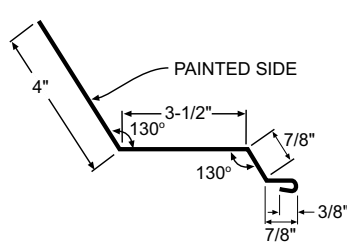

6 Universal Sidewall 10'-6" 42078

7 Universal Endwall 10'-6" 42077

14" Universal Ridge 10'-6" 42023

2 "J" Channel 10'-6" 42274

3 Gable Trim 10'-6" 42060

4 Outside Corner 10'-6" 42163, 12'-6" 42166, 14'-6" 42165, 16'-6" 42167

11 Double Angle 10'-6" 42043

12 Wide "Z" Metal 10'-6" 42080

12 Universal Gambrel Flashing 10'-6" 42524

14 National Track Cover 10'-6" 42808

15 Top Mount Track Cover 10'-6" 42332

15 Cannonball Track Cover 10'-6" 42700

16 Translucent Panels 8'-0", 10'-0", 12'-0"

17 Outside Closure Strip 1" wide x 36" long

18 Inside Closure Strip 1" wide x 36" long

19 Overhead Door Trim 10'-6" 42065

20 Post Trim 3-1/2" 10'-6" 42067, 5-1/2" 10'-6" 42068, 7-1/2" 10'-6" 42069, 9-1/2" 10'-6" 42070