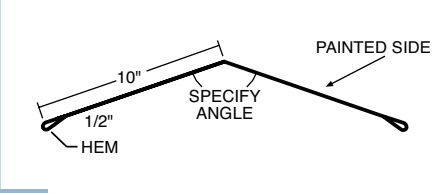

RESIDENTIAL FLASHING AND ACCESSORY PROFILES

1 13" Step Ridge/Hip Cover 10'-2" 55974 26 Ga.

2 Ridge/Hip Cover 10'-2" 55006 26 Ga.

5 W-Valley 9-1/2" - 10'-6" 42079, 11" - 10'-6" 43962

3 Gable Trim 10'-6" 42060