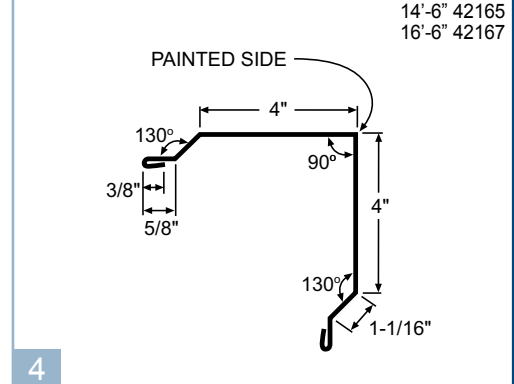

6 Universal Sidewall 10'-6" 42078

7 Universal Endwall 10'-6" 42077

14" Universal Ridge 10'-6" 42023

2 "J" Channel 10'-6" 42274

3 Gable Trim 10'-6" 42060

4 Outside Corner 10'-6" 42163, 12'-6" 42166, 14'-6" 42165, 16'-6" 42167

11 Double Angle 10'-6" 42043

12 Wide "Z" Metal 10'-6" 42080

12 Universal Gambrel Flashing 10'-6" 42524

14 National Track Cover 10'-6" 42808

15 Top Mount Track Cover 10'-6" 42332

15 Cannonball Track Cover 10'-6" 42700

16 Translucent Panels 8'-0", 10'-0", 12'-0"

17 Outside Closure Strip 1" wide x 36" long

18 Inside Closure Strip 1" wide x 36" long

19 Overhead Door Trim 10'-6" 42065

20 Post Trim 3-1/2" 10'-6" 42067, 5-1/2" 10'-6" 42068, 7-1/2" 10'-6" 42069, 9-1/2" 10'-6" 42070