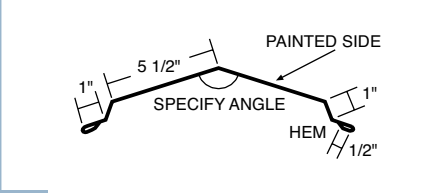

1 13" Step Ridge/Hip Cover 10'-2" 55974 26 Ga.

2 Ridge/Hip Cover 10'-2" 55006 26 Ga.