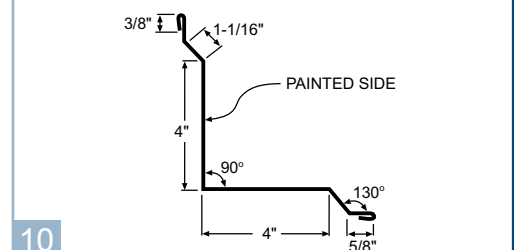

10 Inside Corner 10'-6" 42063