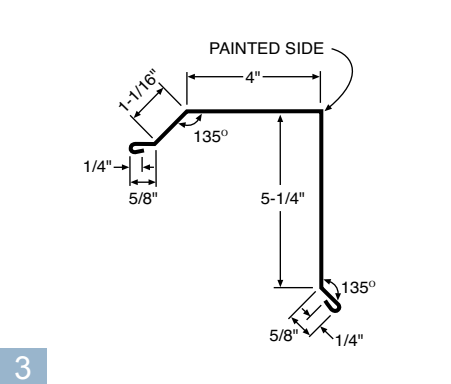

6 Universal Sidewall 10'-6" 42078

7 Universal Endwall 10'-6" 42077

14" Universal Ridge 10'-6" 42023

2 "J" Channel 10'-6" 42274

3 Gable Trim 10'-6" 42060

4 Outside Corner 10'-6" 42163, 12'-6" 42166, 14'-6" 42165, 16'-6" 42167

11 Double Angle 10'-6" 42043

12 Wide "Z" Metal 10'-6" 42080

12 Universal Gambrel Flashing 10'-6" 42524

14 National Track Cover 10'-6" 42808

15 Top Mount Track Cover 10'-6" 42332

15 Cannonball Track Cover 10'-6" 42700

16 Translucent Panels 8'-0", 10'-0", 12'-0"

17 Outside Closure Strip 1" wide x 36" long

18 Inside Closure Strip 1" wide x 36" long

19 Overhead Door Trim 10'-6" 42065

20 Post Trim 3-1/2" 10'-6" 42067, 5-1/2" 10'-6" 42068, 7-1/2" 10'-6" 42069, 9-1/2" 10'-6" 42070