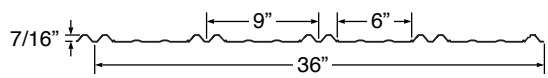

- 29 Gauge
- 36" panel coverage
- Minimum roof slope 3:12
- Exposed fastener, low profile
- Installs over open framing or solid substrate

29 GAUGE FLASHINGS*

<p>UNIVERSAL RIDGE (14") Length 10'-6"</p>	<p>GABLE TRIM Length 10'-6"</p>	<p>EAVE MOLDING Length 10'-6"</p>	<p>"J" CHANNEL Length 10'-6"</p>
<p>UNIVERSAL SIDEWALL Length 10'-6"</p>	<p>UNIVERSAL ENDWALL Length 10'-6"</p>	<p>PITCH BREAK Length 10'-6"</p>	<p>OUTSIDE CORNER Length 10'-6"</p>
<p>BASE MOLDING Length 10'-6"</p>	<p>DRIP CAP Length 10'-6"</p>	<p>ANGLE BASE Length 10'-6"</p>	<p>INSIDE CORNER Length 10'-6"</p>
<p>VALLEY Length 10'-6"</p>	<p>DOOR POST TRIM Length 10'-6"</p>	<p>DOUBLE ANGLE Length 10'-6"</p>	<p>MINI ANGLE Length 10'-6"</p>
<p>OVERHEAD DOOR TRIM Length 10'-6"</p>	<p>POST TRIM Length 10'-6"</p>	<p>SOFFIT TRIM Length 10'-6"</p>	<p>UNIVERSAL GAMBREL Length 10'-6"</p>