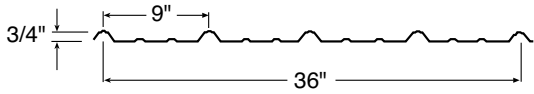

- 29 Gauge
- 36" panel coverage
- Minimum roof slope 3:12
- Exposed fastener, low profile
- Installs over open framing or solid substrate

29 GAUGE FLASHINGS*

<p>UNIVERSAL RIDGE (14") Length 10'-6"</p>	<p>GABLE TRIM Length 10'-6"</p>	<p>EAVE MOLDING Length 10'-6"</p>	<p>"J" CHANNEL Length 10'-6"</p>
<p>UNIVERSAL SIDEWALL Length 10'-6"</p>	<p>UNIVERSAL ENDWALL Length 10'-6"</p>	<p>PITCH BREAK Length 10'-6"</p>	<p>OUTSIDE CORNER Length 10'-6"</p>
<p>BASE MOLDING Length 10'-6"</p>	<p>DRIP CAP Length 10'-6"</p>	<p>ANGLE BASE Length 10'-6"</p>	<p>INSIDE CORNER Length 10'-6"</p>
<p>VALLEY Length 10'-6"</p>	<p>DOOR POST TRIM Length 10'-6"</p>	<p>DOUBLE ANGLE Length 10'-6"</p>	<p>MINI ANGLE Length 10'-6"</p>
<p>OVERHEAD DOOR TRIM Length 10'-6"</p>	<p>POST TRIM Length 10'-6"</p>	<p>SOFFIT TRIM Length 10'-6"</p>	<p>UNIVERSAL GAMBREL Length 10'-6"</p>