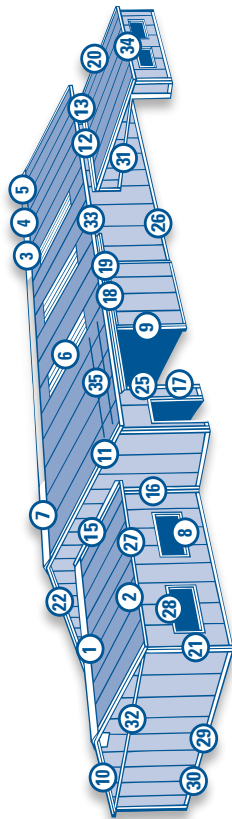

THE FINISHING TOUCH!

Outside Closure with Glue Strip 1" wide x 36" long Classic Rib 6451699	Profile Vent Closure Covers 50' of Ridge 100' 6441699	Classic Rib Vent Closure 6451699	Ridge Vent Material Versa Vent 10'-0" 6462799
Inside Closure with Glue Strip 1" wide x 36" long Classic Rib 6451799	14" Universal Ridge 10'-6" 42023	J-Channel 10'-6" 42274	Mini Angle 10'-6" 42064
Translucent Panel 36" Coverage Length varies Fiberglass Polycarbonate 8'-0" 6150730 2'-0" 6151000 10'-0" 6150830 12'-0" 6151500 12'-0" 6150930 Ridge 6198300 Ridge 6158030	Pitch Break 10'-6" 53046	Universal Sidewall 10'-6" 42078	Inside Corner 10'-6" 42063
Notched Endwall Classic Rib Only 41" 42431	Outside Corner 10'-6" 42163 12'-6" 42166 14'-6" 42165 16'-6" 42167	Gable Trim 10'-6" 42060	Residential Rake 10'-6" 42090
Universal Endwall 10'-6" 42077	Rake/Drip Edge Trim 10'-6" 42071	Base Molding 10'-6" 42040	Rat Guard 10'-6" 42265
12" Soffit Solid 10'-6" 49811 Perforated 10'-6" 49813	National Track Cover 10'-6" 42808	Defender Snow Guard 68515	W-Valley 10'-6" 42475
Post Trim 3-1/2" 10'-6" 42067 5-1/2" 10'-6" 42068 7-1/4" 10'-6" 42069 9-1/4" 10'-6" 42070	Universal Endwall 10'-6" 42077	Snow Guard 10'-6" 68522	Snow Guard 10'-6" 68522
Universal Gambrel 10'-6" 42524	Overhead Door Trim 10'-6" 42065	F&J Starter 1/2" Opening - Liner Panel 10'-6" 42379	F&J Starter 7/8" Opening - Liner Panel 10'-6" 42379

CLASSIC RIB®

A complete line of matching color-coated, galvanized trims and accessories ideal for finishing any Metal Sales project.

800.321.5833 • metalsales.us.com