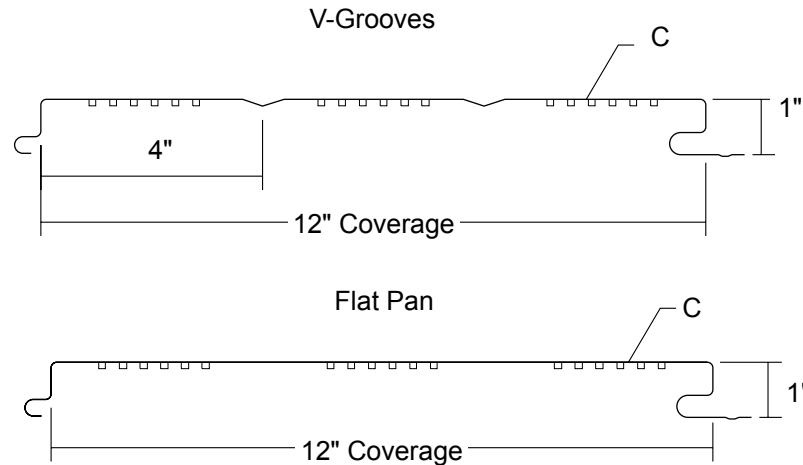

LANCED SOFFIT PANEL

Condensed
Technical
Reference

ARCHITECTURAL
COMMERCIAL
INDUSTRIAL
PANEL

CONCEALED
FASTENED

12"
COVERAGE

SOFFIT OR
LINER
APPLICATIONS

OPEN FRAMING OR
SOLID SUBSTRATE

PANEL OVERVIEW

- ▶ Finishes: PVDF, MS Colorfast45[®] and Acrylic-Coated Galvalume[®]
- ▶ Corrosion Protection: AZ55 per ASTM A 792 for unpainted Galvalume[®]
AZ50 per ASTM A 792 for painted Galvalume[®]
G90 per ASTM A 653 for Galvanized
- ▶ Gauges: Standard: 26 ga and 24 ga
Optional: 29 ga and 22 ga
- ▶ 12" panel coverage, 1" panel depth
- ▶ Panel Length: 29 ga and 26 ga: 5' maximum and 5' minimum
24 ga and 22 ga: 20' maximum and 5' minimum
- ▶ Applies over open framing or solid substrate
- ▶ Concealed, direct fastened panel for soffit, fascia, wall and liner applications
- ▶ Tongue and groove side lap
- ▶ 29 ga and 26 ga panels have 4% open area
- ▶ 24 ga panels have 1% open area
- ▶ 22 ga panels have 0.5% open area

Fasteners should extend 1/2" or more past the inside face of the support material.

Thick panels (ex. 18 ga) or supports (ex. 1/2" steel) may require predrilling of holes for screws.

Panel Fasteners:

Attaching to Wood:

#10-12 Pancake Head Wood Screw

Attaching to Steel:

≤12 ga: #10-16 Pancake Head Drill

Trim Fasteners:

1/4"-14 x 7/8" XL Stitch Screw

1/8" x 3/16" Pop Rivet

DIRECTIONAL DETAILS

Left to Right Installation