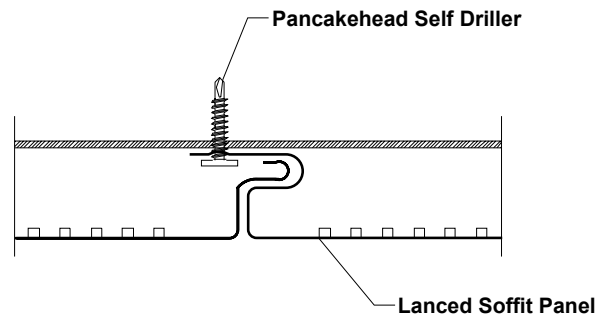

Pancakehead Self Driller

Lanced Soffit Panel

ms metal sales™
manufacturing corporation

metalsales.us.com

Anchorage, AK 866.640.7663
Bay City, MI 888.777.7640
Deer Lake, PA 800.544.2577
Denver, CO 800.289.7663

Detroit Lakes, MN 888.594.1394
Fontana, CA 800.782.7953
Fort Smith, AR 877.452.3915
Independence, MO 800.747.0012

Jacksonville, FL 800.394.4419
Jefferson, OH 800.321.5833
Mocksville, NC 800.228.6119
Nashville, TN 800.251.8508
Rock Island, IL 800.747.1206
Rogers, MN 800.328.9316

Seattle, WA 800.431.3470
Sellersburg, IN 800.999.7777
Sioux Falls, SD 888.902.8320
Spokane, WA 800.572.6565
Temple, TX 800.543.4415
Woodland, CA 800.759.6019