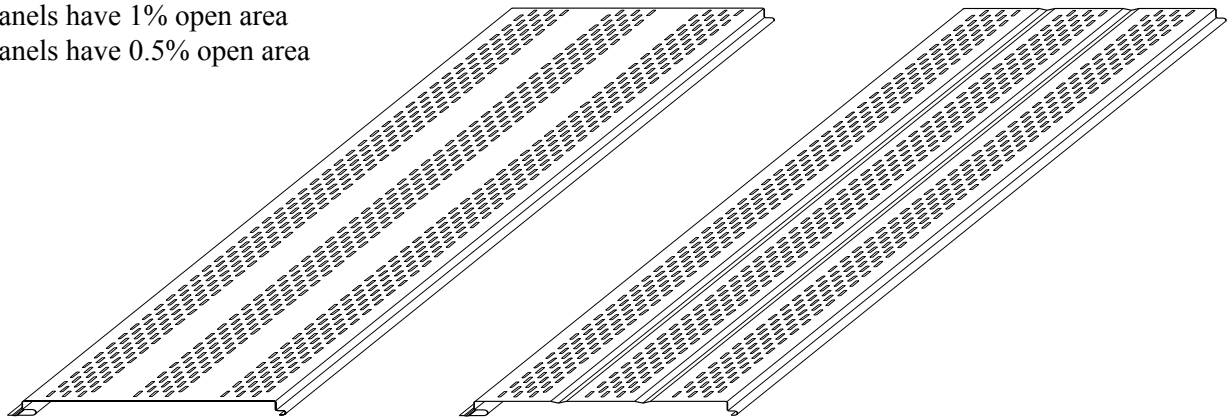

LANCED SOFFIT PANEL

Condensed
Technical
Reference

ARCHITECTURAL
COMMERCIAL
INDUSTRIAL
PANEL

CONCEALED
FASTENED

12"
COVERAGE

SOFFIT OR
LINER
APPLICATIONS

OPEN FRAMING OR
SOLID SUBSTRATE

PANEL OVERVIEW

- ▶ Finishes: PVDF, MS Colorfast45[®] and Acrylic-Coated Galvalume[®]
- ▶ Corrosion Protection: AZ55 per ASTM A 792 for unpainted Galvalume[®]
AZ50 per ASTM A 792 for painted Galvalume[®]
G90 per ASTM A 653 for Galvanized
- ▶ Gauges: Standard: 26 ga and 24 ga
Optional: 29 ga and 22 ga
- ▶ 12" panel coverage, 1" panel depth
- ▶ Panel Length: 29 ga and 26 ga: 5' maximum and 5' minimum
24 ga and 22 ga: 20' maximum and 5' minimum
- ▶ Applies over open framing or solid substrate
- ▶ Concealed, direct fastened panel for soffit, fascia, wall and liner applications
- ▶ Tongue and groove side lap
- ▶ 29 ga and 26 ga panels have 4% open area
- ▶ 24 ga panels have 1% open area
- ▶ 22 ga panels have 0.5% open area