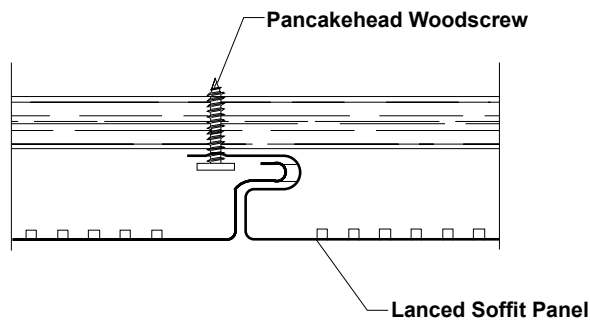

INSTALLATION DETAILS

Pancakehead Woodscrew

Lanced Soffit Panel