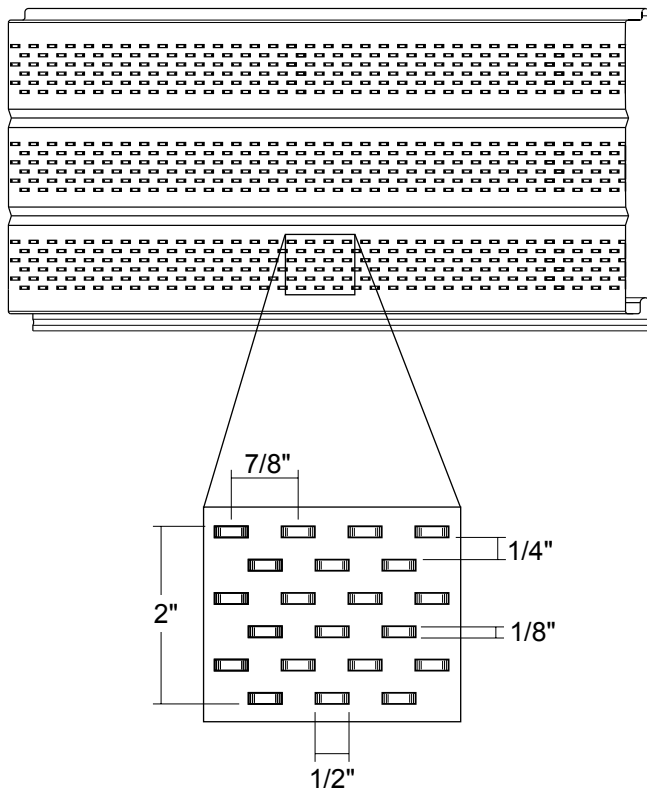

LANCED SOFFIT PANEL

**Condensed
Technical
Reference**

LANCING DETAILS

FASTENER INFORMATION

Overdriven fasteners will cause panel distortions.

Fasteners should extend 1/2" or more past the inside face of the support material.

Thick panels (ex. 18 ga) or supports (ex. 1/2" steel) may require predrilling of holes for screws.

Panel Fasteners:

Attaching to Wood:

#10-12 Pancake Head Wood Screw

Attaching to Steel:

≤12 ga: #10-16 Pancake Head Drill

Trim Fasteners:

1/4"-14 x 7/8" XL Stitch Screw

1/8" x 3/16" Pop Rivet