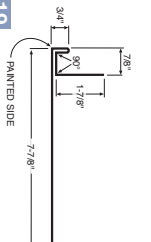

Overhead Door Trim
10-6" 42065