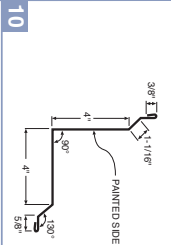

Inside Corner
10-6" 42063

Universal Gambrel Flashing
10-6" 42324