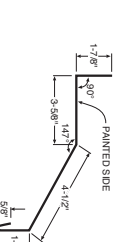

Top Mount Track Cover
10-6" 42432

Cannonthal Track Cover
10-6" 42700