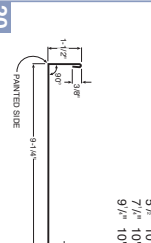

THE FINISHING TOUCH!

A complete line of matching color-coated, galvanized, and Galvalume® trims and accessories ideal for finishing any Metal Sales project.

POST FRAME FLASHING AND ACCESSORY PROFILES

Mini Angle
10-6" 42064

RESIDENTIAL FLASHING AND ACCESSORY PROFILES

National Track Cover
10-6" 42808