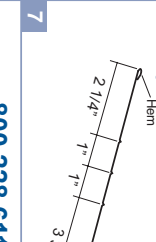

Precut Soffit Panel - Vented
58668 - 12" X 16"
58670 - 24" X 16"
58669 - 24" X 16"

W-Valley
10-6" 4379