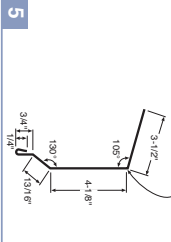

Eave Molding
10-6" 42048

Base Molding
10-6" 42040