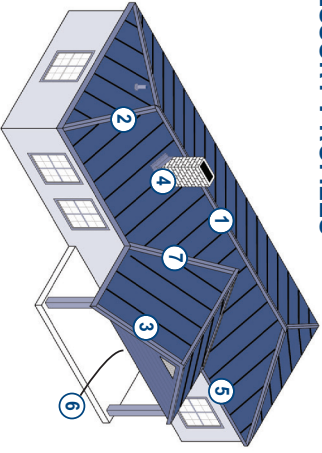

RESIDENTIAL FLASHING AND ACCESSORY PROFILES