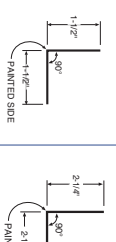

Mini Angle
10-6" 42064

Overhead Door Trim
10-6" 42065