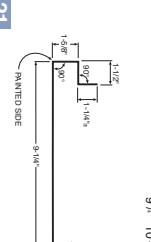

Soffit Trim
10-6" 42988

13" Step Ridge/Hip Cover
10-2" 55974
26 Ga.