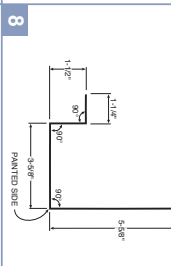

Door Post Trim
10-6" 42081

Rake Trim
10-6" 42071

Wide "Z" Metal
10-6" 42080

Double Angle
10-6" 42043