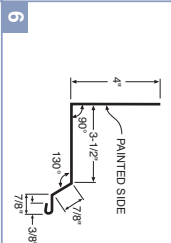

Universal Sidelwall
10-5" 42078

Drip Cap
10-6" 42044