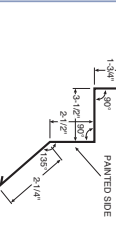

Mini Angle
10-6" 42064

National Track Cover
10-6" 42808