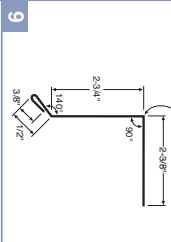

Rake Trim
10-6" 42071

Wide "Z" Metal
10-6" 42080