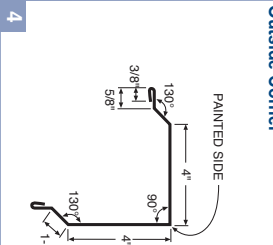

Inside Corner
10-6" 42063