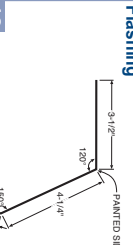

Universal Gambrel Flashing
10-6" 42324

Outside Closure Strip
1" wide X 36" long