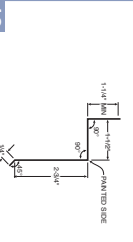

Cannonthal Track Cover
10-6" 42700

Wide "Z" Metal
10-6" 42080

Translucent Panels
8-0" 10-0" 12-0"