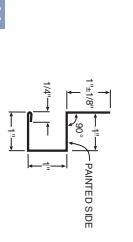

Base Molding
10-6" 42040

Mini Angle
10-6" 42064