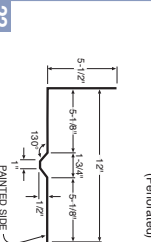

Ridge/Hip Cover
10-2" 55006
26 Ga.

Gable Trim
10-6" 42060