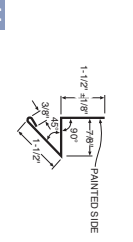

Angle Base
10-6" 42265

Double Angle
10-6" 42043

Top Mount Track Cover
10-6" 42432