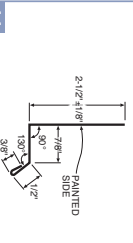

Mini Angle
10-6" 42064

Drip Cap
10-6" 42044

National Track Cover
10-6" 42808