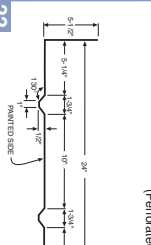

Pitch Break
10-6" 53046