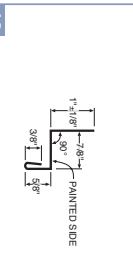

Double Angle
10-6" 42043

Wide "Z" Metal
10-6" 42080

Translucent Panels
8-0" 10-0" 12-0"

Cannonthal Track Cover
10-6" 42700