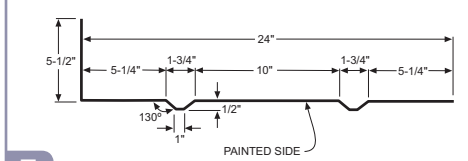

7

24" Soffit 10'-6" 49815 Solid (Limited Colors)
10'-6" 4981730 Perforated (White Only)