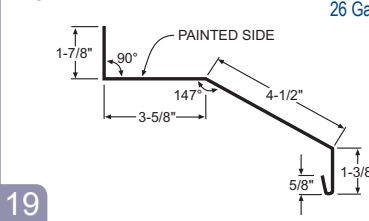

Top Mount Track Cover

29 Ga. 10'-6" 42432
26 Ga. 10'-2" 44432