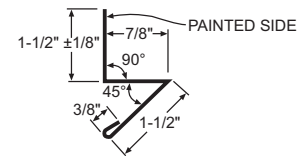

9

Angle Base/Rat Guard 29 Ga. 10'-6" 42265
26 Ga. 10'-2" 44265