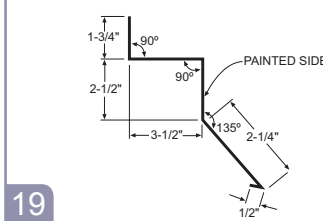

National Track Cover

29 Ga. 10'-6" 42808
26 Ga. 10'-2" 44808