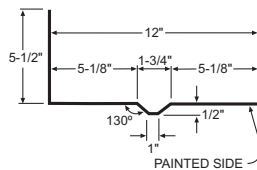

7

12" Soffit 10'-6" 49811 Solid (Limited Colors)
10'-6" 4981330 Perforated (White Only)