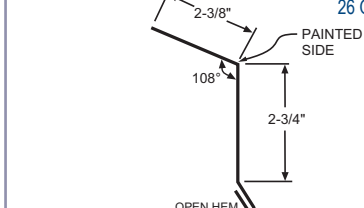

Denver Eave

29 Ga. 10'-6" 42232
26 Ga. 10'-2" 44232