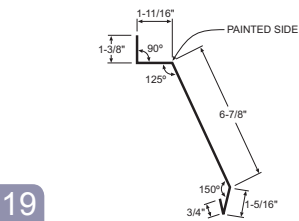

Cannonball Track Cover

29 Ga. 10'-6" 42700
26 Ga. 10'-2" 44699