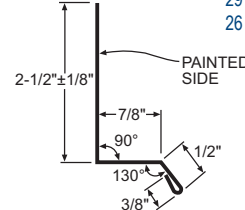

8

Drip Cap 29 Ga. 10'-6" 42044
26 Ga. 10'-2" 44044