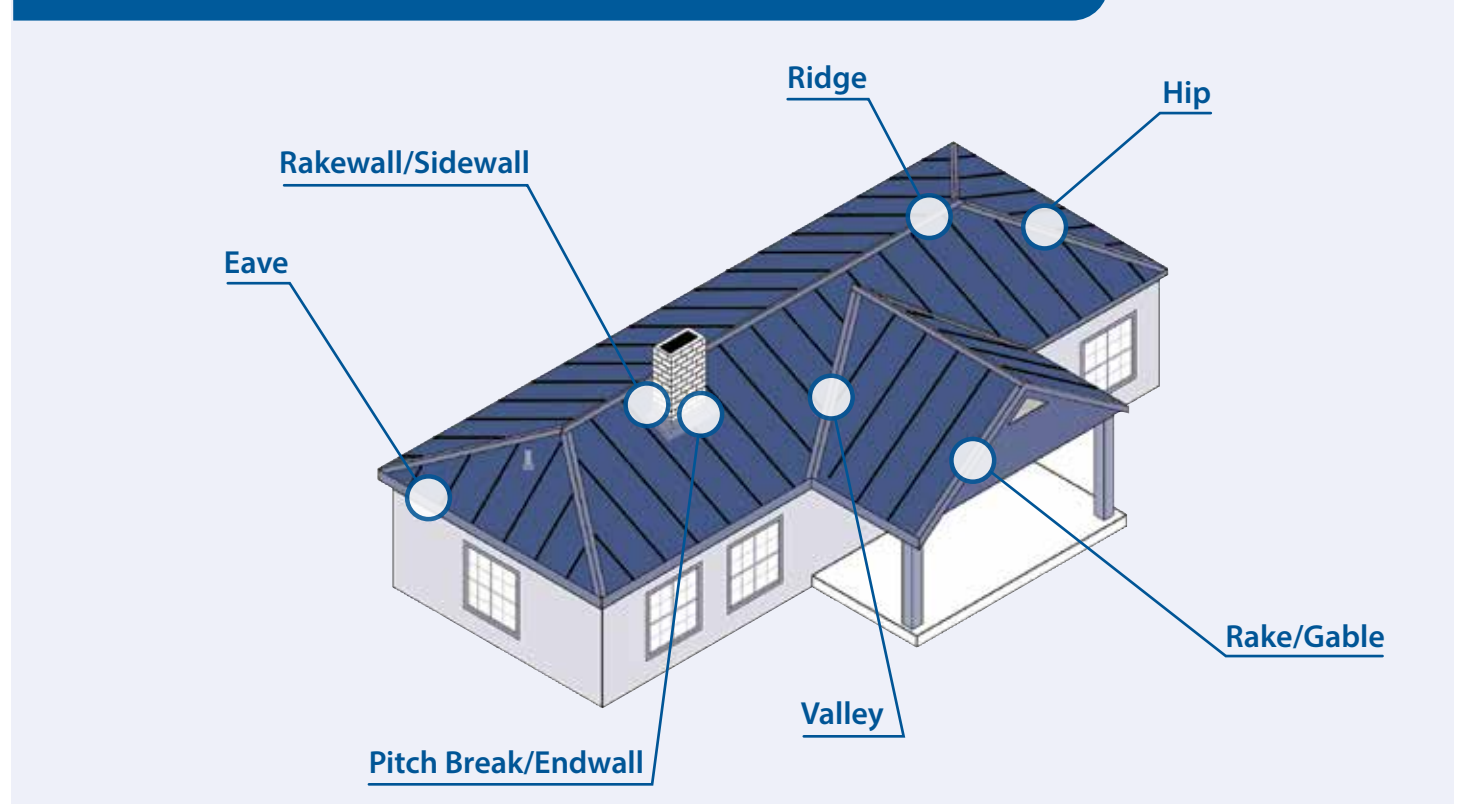

Residential / Architectural Trims

Exposed Fastener/Multi Purpose

Concealed Fastener