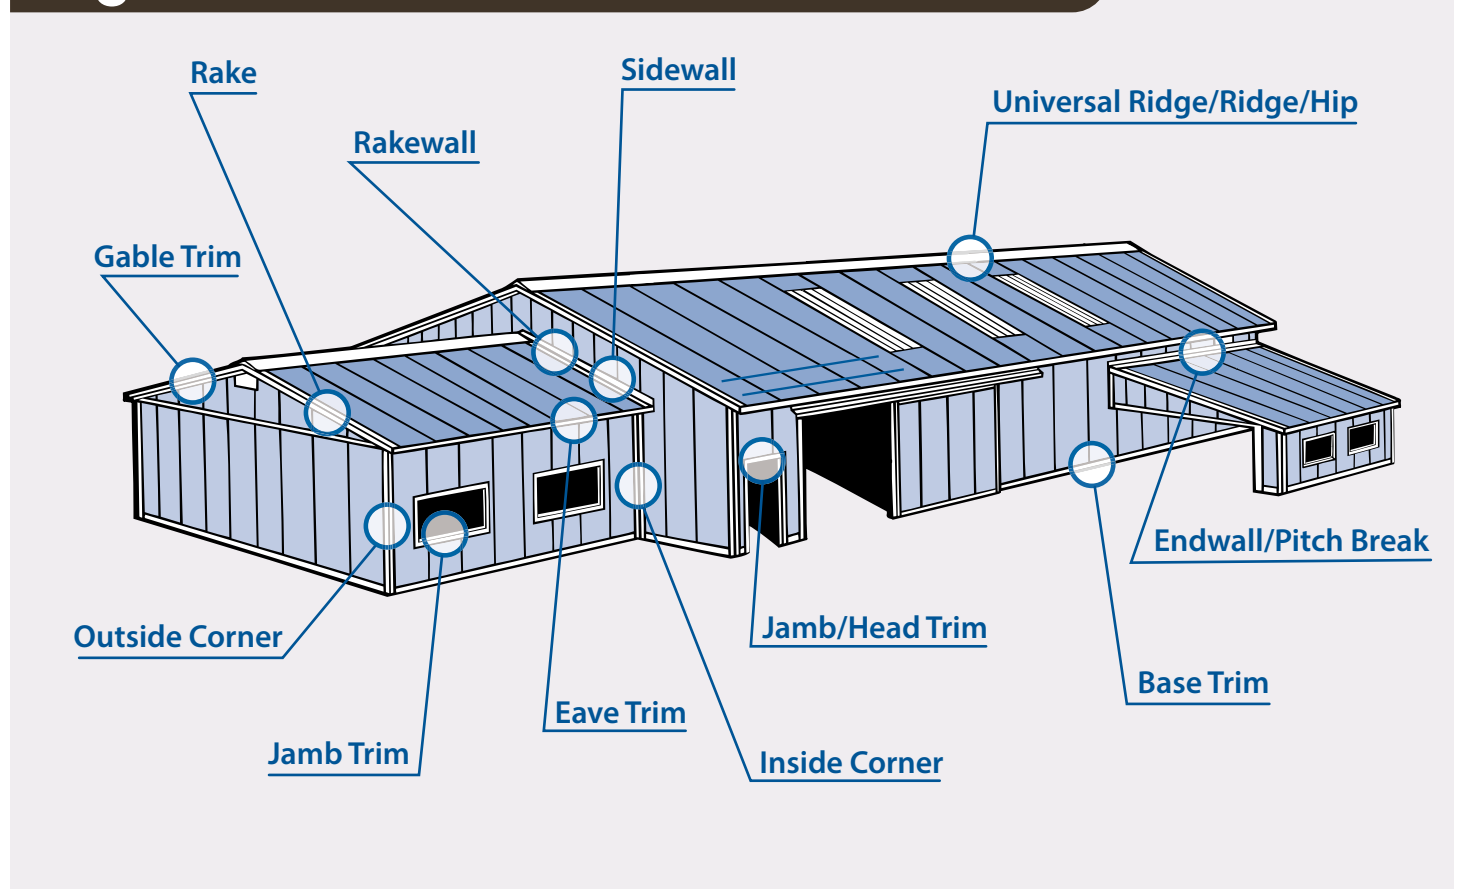

Agricultural / Lt. Commercial Trims