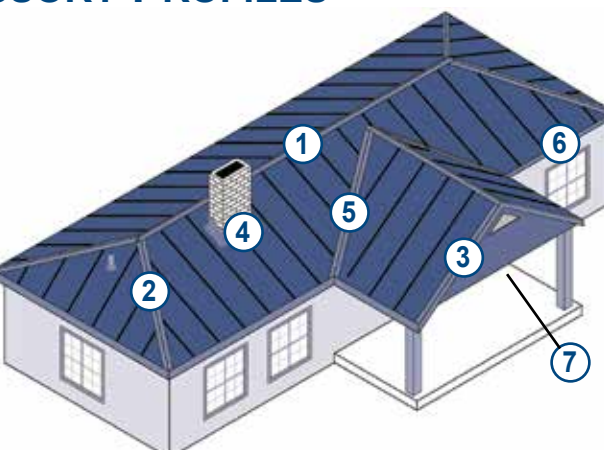

RESIDENTIAL FLASHING AND ACCESSORY PROFILES

1 13" Step Ridge/Hip Cover 10'-2" 55974 26 Ga.

2 Ridge/Hip Cover 10'-2" 55006 26 Ga.

3 Gable Trim 10'-6" 42060

4 Pitch Break 10'-6" 53046

5 W-Valley 9-1/2" - 10'-6" 42079
11" - 10'-6" 43962

6 Eave Trim 10'-2" 55069 26 Ga.

7 16" Vented Soffit Panel 16" 42970 (Aluminum)

8 16" Solid Soffit Panel 16" 42971 (Aluminum)

Note: All products and colors not available at all locations. Please inquire.