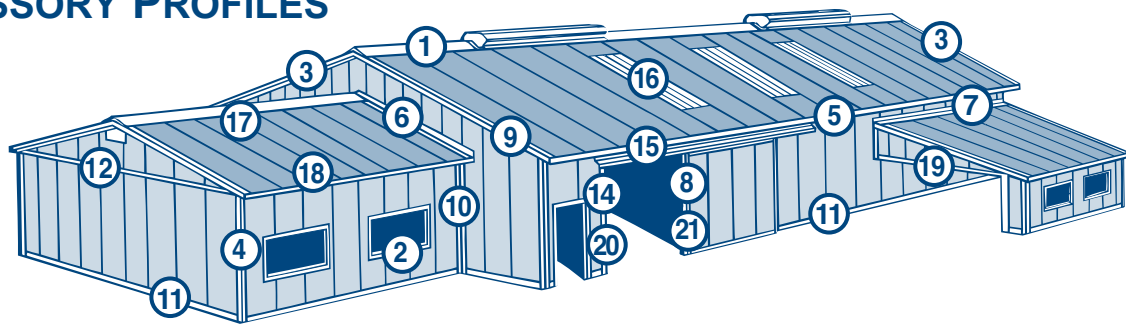

THE FINISHING TOUCH!

A complete line of matching color-coated, galvanized, and Galvalume® trims and accessories ideal for finishing any Metal Sales project.

POST FRAME FLASHING AND ACCESSORY PROFILES

5 Eave Molding 10'-6" 42048

6 Universal Sidewall 10'-6" 42078

7 Universal Endwall 10'-6" 42077

1 14" Universal Ridge 10'-6" 42023

2 "J" Channel 10'-6" 42274

3 Gable Trim 10'-6" 42060

4 Outside Corner 10'-6" 42163
12'-6" 42166
14'-6" 42165
16'-6" 42167

11 Base Molding 10'-6" 42040

11 Drip Cap 10'-6" 42044

11 Angle Base 10'-6" 42265

8 Door Post Trim 10'-6" 42081

9 Rake Trim 10'-6" 42071

10 Inside Corner 10'-6" 42063

14 Mini Angle 42064 10'-6"

15 U-Flashing 42076 10'-6"

15 National Track Cover 10'-6" 42808

12 Double Angle 10'-6" 42043

12 Wide "Z" Metal 10'-6" 42080

13 Universal Gambrel Flashing 10'-6" 42524

19 Overhead Door Trim 10'-6" 42065

20 Post Trim 3-1/2" 10'-6" 42067
5-1/2" 10'-6" 42068
7-1/4" 10'-6" 42069
9-1/4" 10'-6" 42070

15 Top Mount Track Cover 10'-6" 42332

15 Cannonball Track Cover 10'-6" 42700

16 Translucent Panels 8'-0" 10'-0" 12'-0"

17 Outside Closure Strip 1" wide x 36" long

18 Inside Closure Strip 1" wide x 36" long