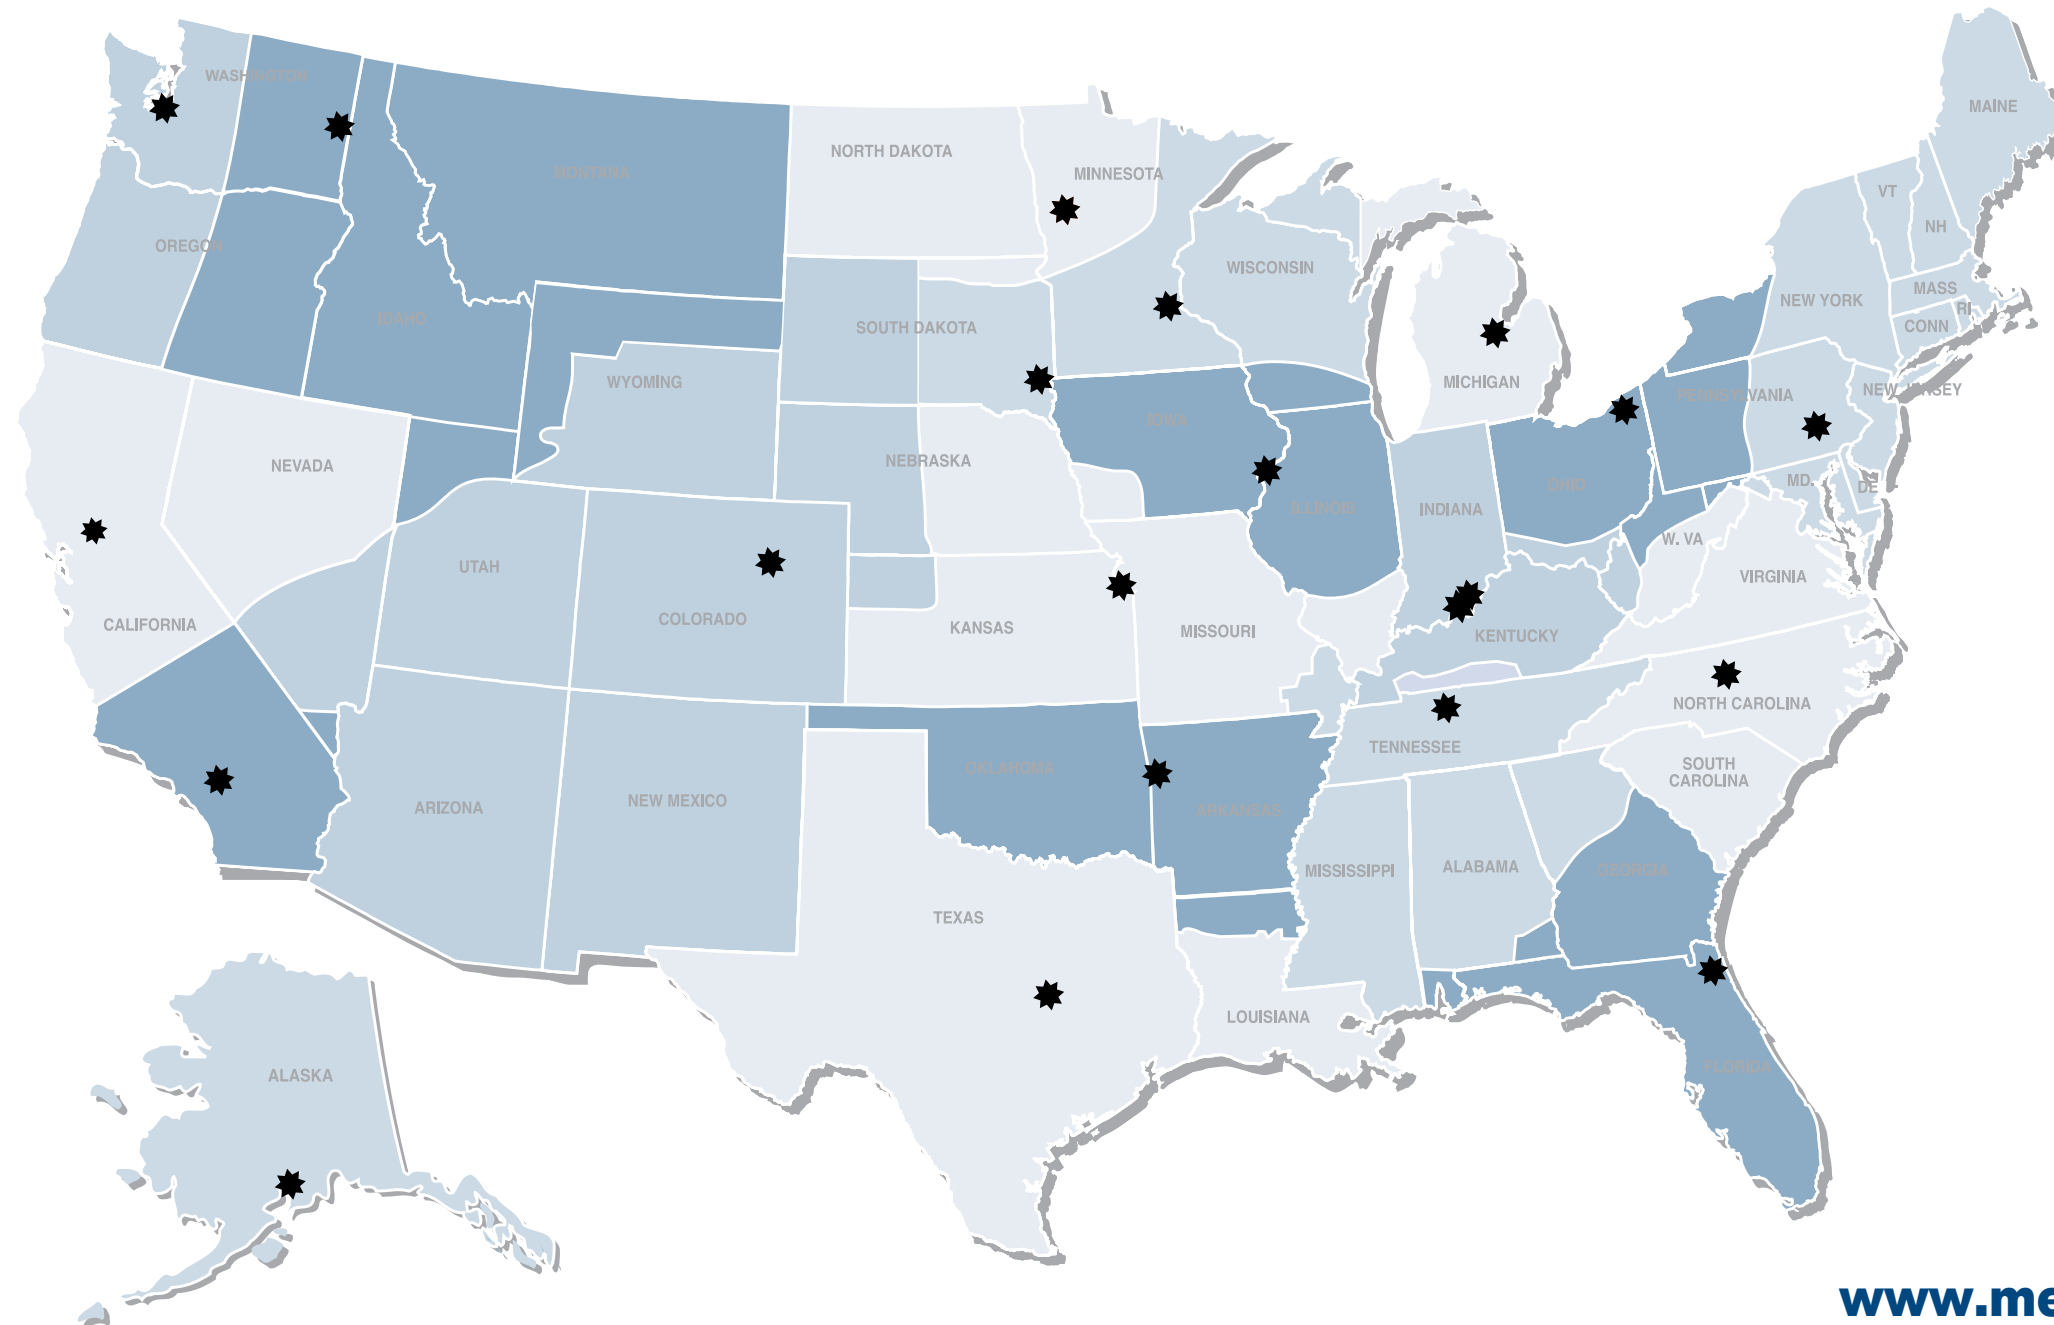

www.metalsales.us.com

Anchorage, Alaska
4637 Old Seward Highway
Anchorage, AK 99503
866.640.7663 • 907.646.7664/Fax

Bay City, Michigan
5209 Mackinaw Road
Bay City, MI 48706
888.777.7640 • 888.777.0112/Fax

Denver, Colorado
7990 East I-25, Frontage Road
Longmont, CO 80504
800.289.7663 • 800.289.1617/Fax

Deer Lake, Pennsylvania
29 Pinedale Industrial Road
Orwigsburg, PA 17961
800.544.2577 • 800.544.2574/Fax

Detroit Lakes, Minnesota
1435 Egret Avenue
Detroit Lakes, MN 56501
888.594.1394 • 888.594.1454/Fax

Fontana, California
14213 Whittram Avenue
Fontana, CA 92335
800.782.7953 • 909.829.9083/Fax

Fort Smith, Arkansas
7510 Ball Road
Fort Smith, AR 72908
877.452.3915 • 479.646.5204/Fax

Independence, Missouri
1306 S. Powell Road
Independence, MO 64057
800.747.0012 • 800.409.3069/Fax

Jacksonville, Florida
7110 Stuart Avenue
Jacksonville, FL 32254
800.394.4419 • 800.413.3292/Fax

Jefferson, Ohio
352 East Erie
Jefferson, OH 44047
800.321.5833 • 800.233.5719/Fax

Mocksville, North Carolina
188 Quality Drive
Mocksville, NC 27028
800.228.6119 • 800.228.7916/Fax

Nashville, Tennessee
4314 Hurricane Creek Boulevard
Antioch, TN 37013
800.251.8508 • 800.419.4372/Fax

Rock Island, Illinois
8111 29th Street West
Rock Island, IL 61201
800.747.1206 • 309.787.1833/Fax

Rogers, Minnesota
22651 Industrial Boulevard
Rogers, MN 55374
800.328.9316 • 800.938.9119/Fax

Seattle, Washington
20213 84th Avenue South
Kent, WA 98032
800.431.3470 • 253.872.2008/Fax

Sellersburg, Indiana
7800 State Road 60
Sellersburg, IN 47172
800.999.7777 • 800.477.9318/Fax

Sioux Falls, South Dakota
2700 West 3rd Street
Sioux Falls, SD 57104
888.902.8320 • 605.951.0367/Fax

Spokane, Washington
East 2727 Trent Avenue
Spokane, WA 99202
800.572.6565 • 509.534.4427/Fax

Temple, Texas
3838 N. General Bruce Drive
Temple, TX 76501-6505
800.543.4415 • 800.543.4473/Fax

Woodland, California
1326 Paddock Place
Woodland, CA 95776
800.759.6019 • 530.668.0901/Fax