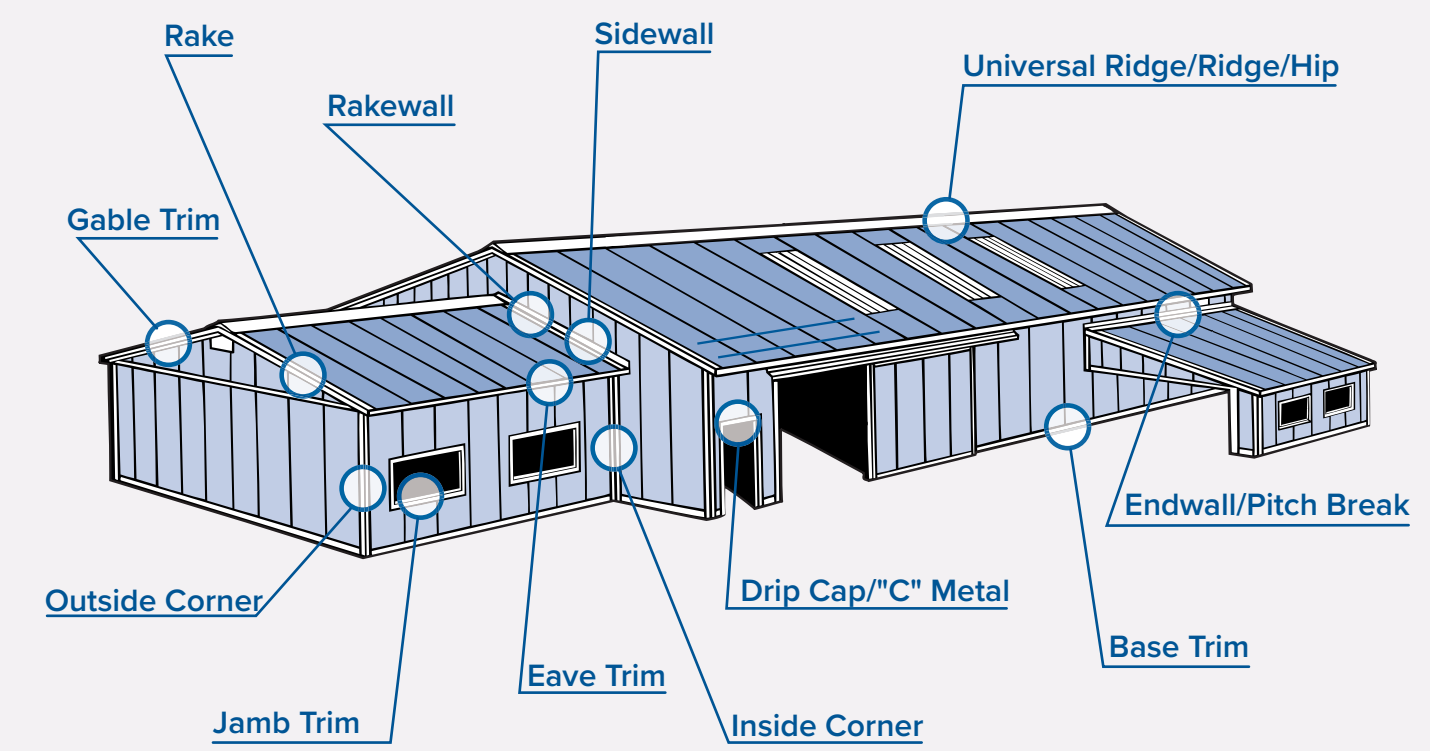

Exposed Fastener/Multi Purpose Trims

Exposed Fastener/Multi Purpose