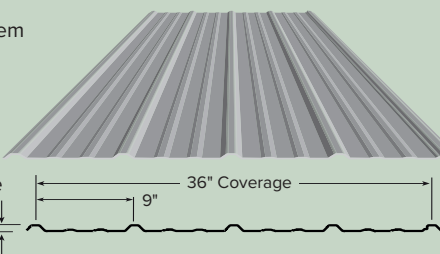

## Classic Rib®

- Exposed fastened system
- Bell top trapezoidal rib
- Minimum slope 3:12
- 36" panel coverage
- 29 & 26 gauge

29 ga. (Galv) 2293400  
 29 ga. (Glume) 2293441  
 29 ga. (40 yr) 22825xx  
 29 ga. (45 yr) 22902xx limited colors

## Pro-Panel II®

- Exposed fastened system
- Flat top trapezoidal rib
- Minimum slope 3:12
- 36" panel coverage
- 29 & 26 gauge
- Apply over open frame or solid substrate

29 ga. (Galv) 2290800  
 29 ga. (Glume) 2290841  
 29 ga. (40 yr) 22840xx  
 29 ga. (45 yr) 22952xx limited colors