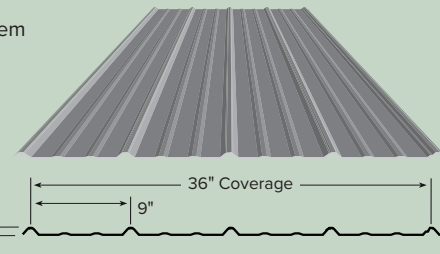

## Classic Rib®

- Exposed fastened system
- Bell top trapezoidal rib
- Minimum slope 3:12
- 36" panel coverage
- 29 & 26 gauge

29 ga. (Galv) 2293400  
 29 ga. (Glume) 2293441  
 29 ga. (40 yr) 22825xx  
 29 ga. (45 yr) 22902xx limited colors

## Pro-Panel II®

- Exposed fastened system
- Flat top trapezoidal rib
- Minimum slope 3:12
- 36" panel coverage
- 29 & 26 gauge
- Apply over open frame or solid substrate

29 ga. (Galv) 2290800  
 29 ga. (Glume) 2290841  
 29 ga. (40 yr) 22840xx  
 29 ga. (45 yr) 22952xx limited colors